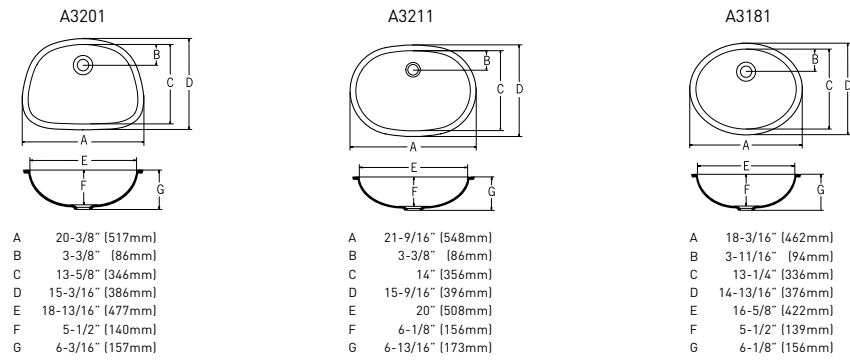

SINK & BOWLS

LAVATORY SINKS / BASINS

- Sink & Bowls internal specifications are noted below.
- Samsung does not guarantee the colour match of Sink & Bowls and sheet.
- Staron Sink&Bowls are at best implemented in a product of these three colours: