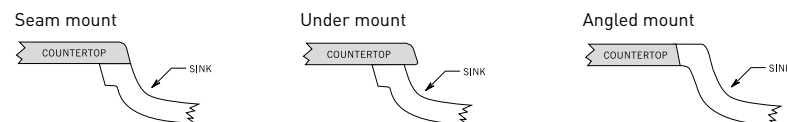

MOUNTING OPTIONS

THE STARON® / TEMPEST® TRANSFERABLE 10-YEAR HOMEOWNER WARRANTY

We trust in the quality of Staron / Tempest Solid Surfaces products. To ensure your satisfaction, Samsung is proud to offer a limited 10-year warranty for homeowners. It's your assurance that your Staron / Tempest countertop will maintain its long-term value. Our warranty is also fully transferable, so you can pass it to the next owner when you sell your home. A limited 10-year commercial warranty is also available for non-residential applications.

PRODUCT INFORMATION

PATTERN	THICKNESS		WIDTH		LENGTH	
	mm	in	mm	in	mm	in
SOLID SANDED ASPEN	6	1/4	760	30	2,500	98
	12	1/2	760	30	3,680	145
PEBBLE METALLIC QUARRY MOSAIC TEMPEST	12	1/2	760	30	3,680	145